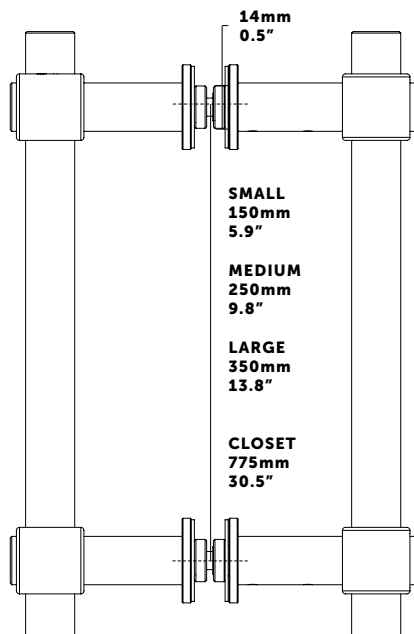

BUSTER+PUNCH
LONDON

PULL BAR / DOUBLE-SIDED / CAST
SMALL / MEDIUM / LARGE

+

CLOSET BAR / DOUBLE-SIDED / CAST

INSTRUCTION MANUAL

BUSTERANDPUNCH.COM

CONTENTS

x 1

x 1

x 2

FOR 6-35mm DOOR

x 2

FOR 35-60mm DOOR

x 4

x 4

x 4

EN: MINIMUM/MAXIMUM DOOR THICKNESS

FR: ÉPAISSEUR MINIMALE / MAXIMALE DE LA PORTE

SP: ESPESOR DE PUERTA MÍNIMO / MÁXIMO

min 6mm or 0.24" - max 60mm or 2.36"

INSTALLATION

1

2

3