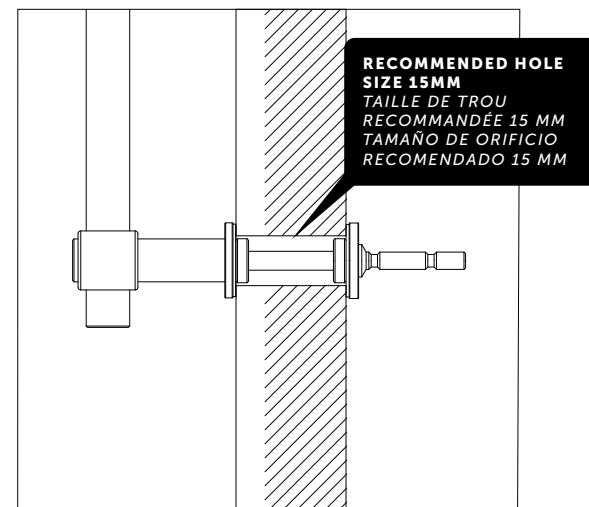

BUSTER+PUNCH
LONDON

PULL BAR / DOUBLE-SIDED / CAST
SMALL / MEDIUM / LARGE

+

CLOSET BAR / DOUBLE-SIDED / CAST

INSTRUCTION MANUAL

BUSTERANDPUNCH.COM

CONTENTS

x 1

x 1

x 2

FOR 6-35mm DOOR

x 2

FOR 35-60mm DOOR

x 4

x 4

x 4

EN: MINIMUM/MAXIMUM DOOR THICKNESS

FR: ÉPAISSEUR MINIMALE / MAXIMALE DE LA PORTE

SP: ESPESOR DE PUERTA MÍNIMO / MÁXIMO

min 6mm or 0.24" - max 60mm or 2.36"

INSTALLATION

1

2

3