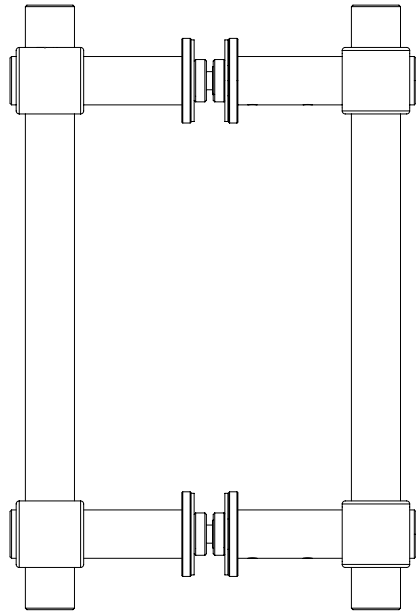

BUSTER+PUNCH
LONDON

PULL BAR / DOUBLE-SIDED / CAST
SMALL / MEDIUM / LARGE

+

CLOSET BAR / DOUBLE-SIDED / CAST

INSTRUCTION MANUAL

BUSTERANDPUNCH.COM

CONTENTS

x 1

x 1

x 2

FOR 6-35mm DOOR

x 2

FOR 35-60mm DOOR

x 4

x 4

x 4

EN: MINIMUM/MAXIMUM DOOR THICKNESS

FR: ÉPAISSEUR MINIMALE / MAXIMALE DE LA PORTE

SP: ESPESOR DE PUERTA MÍNIMO / MÁXIMO

min 6mm or 0.24" - max 60mm or 2.36"

INSTALLATION

1

2

3