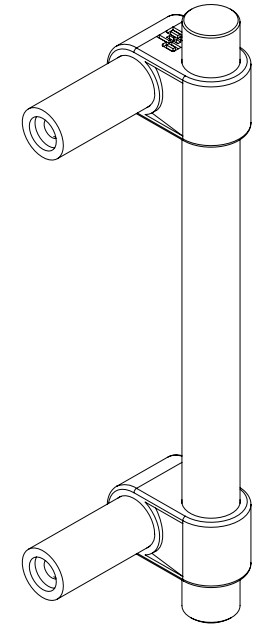

BUSTER+PUNCH
LONDON

PULL BAR / DOUBLE-SIDED / CAST
SMALL / MEDIUM / LARGE

+

CLOSET BAR / DOUBLE-SIDED / CAST

INSTRUCTION MANUAL

BUSTERANDPUNCH.COM

CONTENTS

x 1

x 1

x 2

FOR 6-35mm DOOR

x 2

FOR 35-60mm DOOR

x 4

x 4

x 4