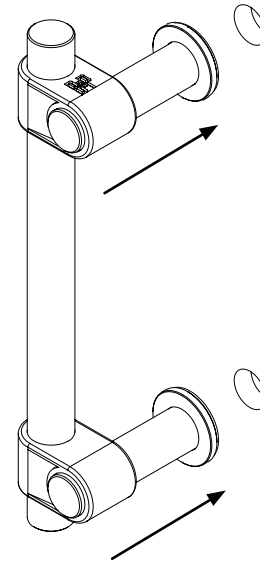

BUSTER+PUNCH
LONDON

PULL BAR / DOUBLE-SIDED / CAST
SMALL / MEDIUM / LARGE

+

CLOSET BAR / DOUBLE-SIDED / CAST

INSTRUCTION MANUAL

BUSTERANDPUNCH.COM

CONTENTS

x 1

x 1

x 2

FOR 6-35mm DOOR

x 2

FOR 35-60mm DOOR

x 4

x 4

x 4

EN: MINIMUM/MAXIMUM DOOR THICKNESS

FR: ÉPAISSEUR MINIMALE / MAXIMALE DE LA PORTE

SP: ESPESOR DE PUERTA MÍNIMO / MÁXIMO

min 6mm or 0.24" - max 60mm or 2.36"

INSTALLATION

1

2

3