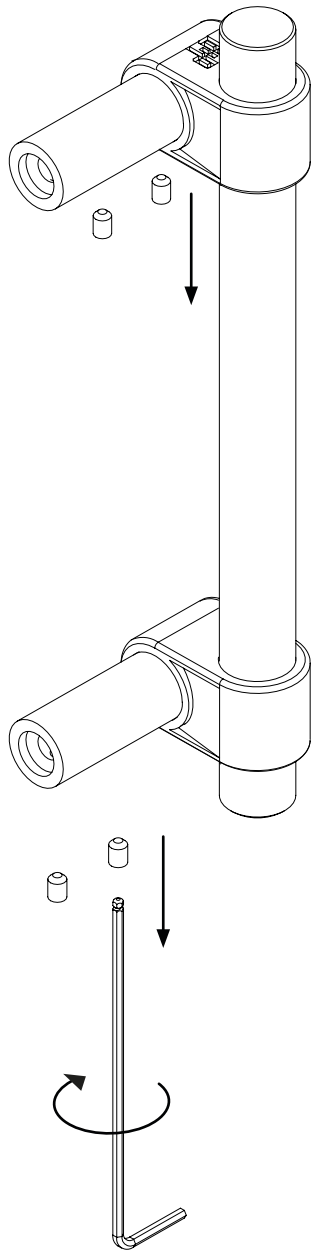

BUSTER+PUNCH
LONDON

PULL BAR / DOUBLE-SIDED / CAST
SMALL / MEDIUM / LARGE

+

CLOSET BAR / DOUBLE-SIDED / CAST

INSTRUCTION MANUAL

BUSTERANDPUNCH.COM

CONTENTS

x 1

x 1

x 2

FOR 6-35mm DOOR

x 2

FOR 35-60mm DOOR

x 4

x 4

x 4

EN: MINIMUM/MAXIMUM DOOR THICKNESS

FR: ÉPAISSEUR MINIMALE / MAXIMALE DE LA PORTE

SP: ESPESOR DE PUERTA MÍNIMO / MÁXIMO

min 6mm or 0.24" - max 60mm or 2.36"

INSTALLATION

1

2

3