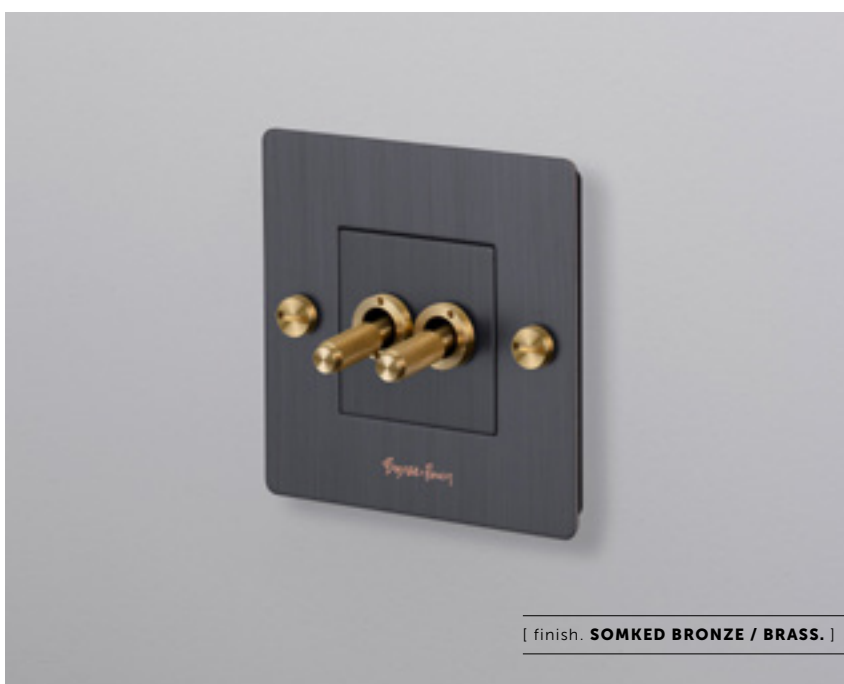

BUSTER+PUNCH

LONDON

[product.

TOGGLE SWITCHES

[knurl. **CROSS.**]

[range. **ELECTRICITY.**]

[born. **LONDON.**]

A solid metal toggle switch with diamond-cut knurling. The switch is finished with a solid metal flat plate and our signature coin screws. Available in five different finishes, they can be used in combination with our matching dimmers, sockets and USB outlets

[type. **1G TOGGLE SWITCH.**]

[info. **MEASUREMENTS.**]

[info. **SPECIFICATIONS.**]

A 1G toggle switch. The toggle arm is made from solid metal and features our signature, diamond-cut, cross knurl pattern. This switch is 2 way.

[info. **SPECIFICATIONS.**]

Module Code: CTM-142035 (1 per unit)

Style: On / Off Toggle Switch

10AX 250VAC ONLY

2 way switching (can be controlled from 2 locations)

*Certified for use in UK, Europe and Russia :

[type. **2G TOGGLE SWITCH.**]

[info. **MEASUREMENTS.**]

[info. **SPECIFICATIONS.**]

A 1G double toggle switch. The toggle arm is made from solid metal and features our signature, diamond-cut, cross knurl pattern. This switch is 2 way.