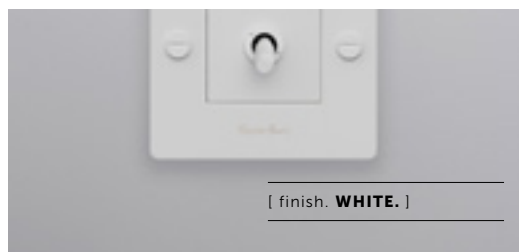

BUSTER+PUNCH

LONDON

[product.

TOGGLE SWITCHES

[knurl. **CROSS.**]

[range. **ELECTRICITY.**]

[born. **LONDON.**]

A solid metal toggle switch with diamond-cut knurling. The switch is finished with a solid metal flat plate and our signature coin screws. Available in five different finishes, they can be used in combination with our matching dimmers, sockets and USB outlets

[type. **1G TOGGLE SWITCH.**]

[info. **MEASUREMENTS.**]

[info. **SPECIFICATIONS.**]

A 1G toggle switch. The toggle arm is made from solid metal and features our signature, diamond-cut, cross knurl pattern. This switch is 2 way.

[info. **SPECIFICATIONS.**]

Module Code: CTM-142035 (1 per unit)

Style: On / Off Toggle Switch

10AX 250VAC ONLY

2 way switching (can be controlled from 2 locations)

*Certified for use in UK, Europe and Russia :

[type. **2G TOGGLE SWITCH.**]

[info. **MEASUREMENTS.**]

[info. **SPECIFICATIONS.**]

A 1G double toggle switch. The toggle arm is made from solid metal and features our signature, diamond-cut, cross knurl pattern. This switch is 2 way.