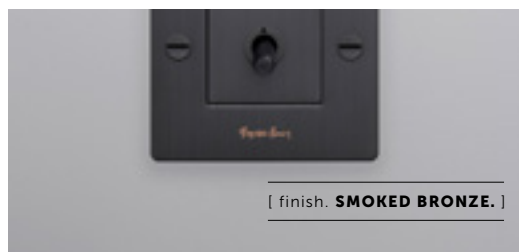

BUSTER+PUNCH

LONDON

[product.

TOGGLE SWITCHES

[knurl. **CROSS.**]

[range. **ELECTRICITY.**]

[born. **LONDON.**]

A solid metal toggle switch with diamond-cut knurling. The switch is finished with a solid metal flat plate and our signature coin screws. Available in five different finishes, they can be used in combination with our matching dimmers, sockets and USB outlets

[type. **1G TOGGLE SWITCH.**]

[info. **MEASUREMENTS.**]

[info. **SPECIFICATIONS.**]

A 1G toggle switch. The toggle arm is made from solid metal and features our signature, diamond-cut, cross knurl pattern. This switch is 2 way.

[info. **SPECIFICATIONS.**]

Module Code: CTM-142035 (1 per unit)

Style: On / Off Toggle Switch

10AX 250VAC ONLY

2 way switching (can be controlled from 2 locations)

*Certified for use in UK, Europe and Russia :

[type. **2G TOGGLE SWITCH.**]

[info. **MEASUREMENTS.**]

[info. **SPECIFICATIONS.**]

A 1G double toggle switch. The toggle arm is made from solid metal and features our signature, diamond-cut, cross knurl pattern. This switch is 2 way.