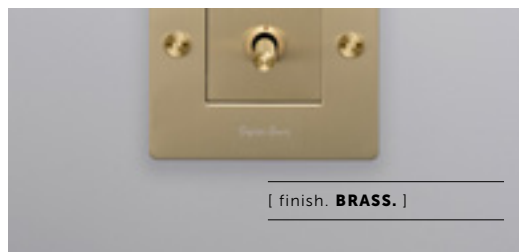

BUSTER+PUNCH

LONDON

[product.

TOGGLE SWITCHES

[knurl. **CROSS.**]

[range. **ELECTRICITY.**]

[born. **LONDON.**]

A solid metal toggle switch with diamond-cut knurling. The switch is finished with a solid metal flat plate and our signature coin screws. Available in five different finishes, they can be used in combination with our matching dimmers, sockets and USB outlets

[type. **1G TOGGLE SWITCH.**]

[info. **MEASUREMENTS.**]

[info. **SPECIFICATIONS.**]

A 1G toggle switch. The toggle arm is made from solid metal and features our signature, diamond-cut, cross knurl pattern. This switch is 2 way.

[info. **SPECIFICATIONS.**]

Module Code: CTM-142035 (1 per unit)

Style: On / Off Toggle Switch

10AX 250VAC ONLY

2 way switching (can be controlled from 2 locations)

*Certified for use in UK, Europe and Russia :

[type. **2G TOGGLE SWITCH.**]

[info. **MEASUREMENTS.**]

[info. **SPECIFICATIONS.**]

A 1G double toggle switch. The toggle arm is made from solid metal and features our signature, diamond-cut, cross knurl pattern. This switch is 2 way.