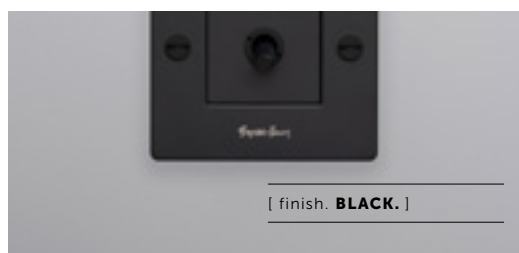

BUSTER+PUNCH

LONDON

[product.

TOGGLE SWITCHES

[knurl. **CROSS.**]

[range. **ELECTRICITY.**]

[born. **LONDON.**]

A solid metal toggle switch with diamond-cut knurling. The switch is finished with a solid metal flat plate and our signature coin screws. Available in five different finishes, they can be used in combination with our matching dimmers, sockets and USB outlets

[type. **1G TOGGLE SWITCH.**]

[info. **MEASUREMENTS.**]

[info. **SPECIFICATIONS.**]

A 1G toggle switch. The toggle arm is made from solid metal and features our signature, diamond-cut, cross knurl pattern. This switch is 2 way.

[info. **SPECIFICATIONS.**]

Module Code: CTM-142035 (1 per unit)

Style: On / Off Toggle Switch

10AX 250VAC ONLY

2 way switching (can be controlled from 2 locations)

*Certified for use in UK, Europe and Russia :

[type. **2G TOGGLE SWITCH.**]

[info. **MEASUREMENTS.**]

[info. **SPECIFICATIONS.**]

A 1G double toggle switch. The toggle arm is made from solid metal and features our signature, diamond-cut, cross knurl pattern. This switch is 2 way.