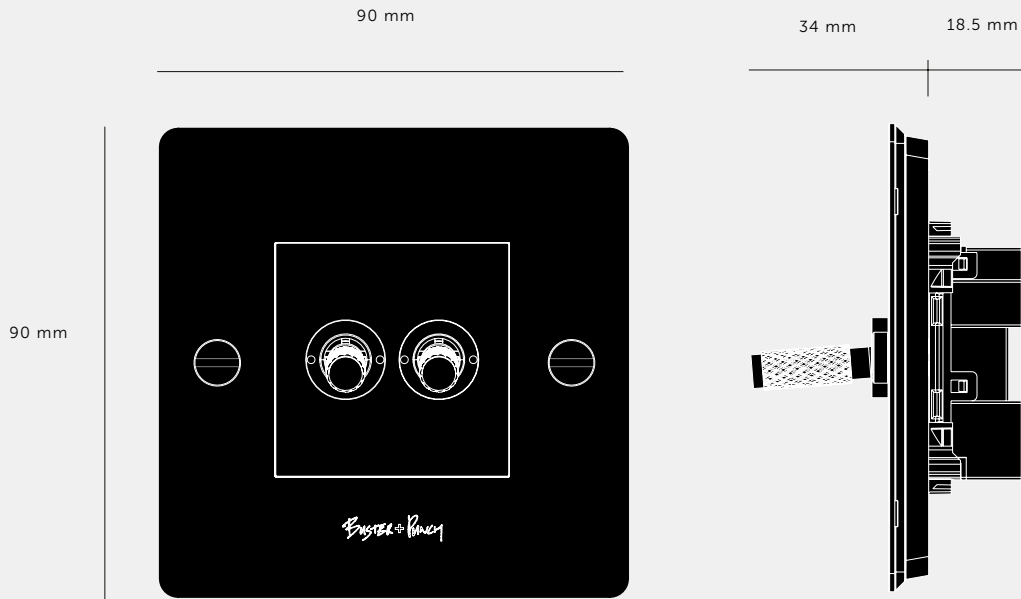

[finish.]

[sku.]

White	CTG-141964
Steel	CTG-071967
Brass	CTG-051966
Smoked Bronze	CTG-091968
Black	CTG-021965

[please. **NOTE.**]

DISCLAIMER: Always consult a trade professional when installing this toggle switch. Buster + Punch is not responsible for the usage or feasibility of installation requirements. This product is not suitable for damp or wet environments.

[type. **2G TOGGLE SWITCH.**]

[info. **MEASUREMENTS.**]

[info. **SPECIFICATIONS.**]

A 1G double toggle switch. The toggle arm is made from solid metal and features our signature, diamond-cut, cross knurl pattern. This switch is 2 way.