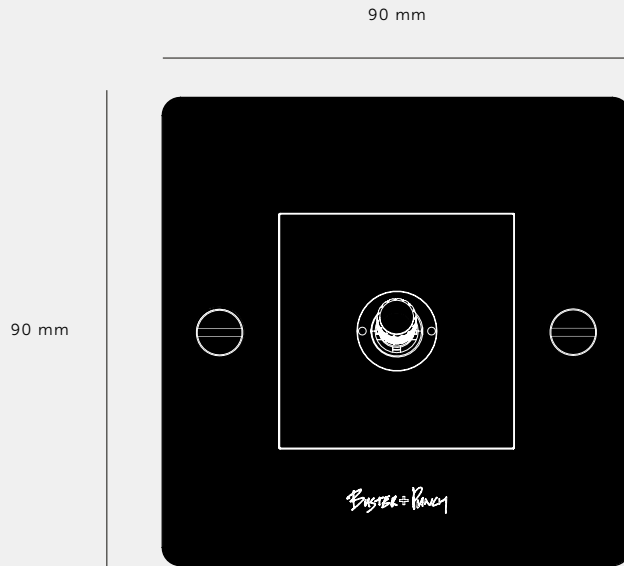

BUSTER+PUNCH

LONDON

[product.

TOGGLE SWITCHES

[knurl. **CROSS.**]

[range. **ELECTRICITY.**]

[born. **LONDON.**]

A solid metal toggle switch with diamond-cut knurling. The switch is finished with a solid metal flat plate and our signature coin screws. Available in five different finishes, they can be used in combination with our matching dimmers, sockets and USB outlets

[type. **1G TOGGLE SWITCH.**]

[info. **MEASUREMENTS.**]

[info. **SPECIFICATIONS.**]

A 1G toggle switch. The toggle arm is made from solid metal and features our signature, diamond-cut, cross knurl pattern. This switch is 2 way.

[info. **SPECIFICATIONS.**]

Module Code: CTM-142035 (1 per unit)

Style: On / Off Toggle Switch

10AX 250VAC ONLY

2 way switching (can be controlled from 2 locations)

*Certified for use in UK, Europe and Russia :