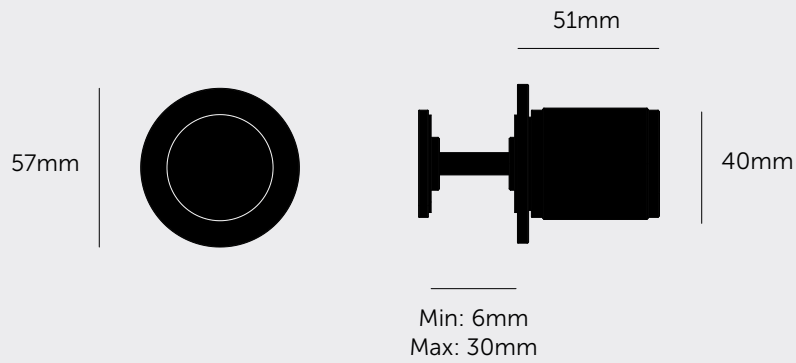

BUSTER+PUNCH

LONDON

[product.]

FIXED DOOR KNOB / SINGLE-SIDED / LINEAR

[motion. **FIXED.**]

[knurl. **LINEAR.**]

[range. **DOOR HARDWARE.**]

A FIXED, SINGLE-SIDED, DOOR KNOB made from solid metal and featuring our elegant LINEAR KNURLED detailing. Works great on all internal doors and can be combined with our matching door accessories. Available in four metal finishes: STEEL, BRASS, GUN METAL and WELDERS BLACK.

[type. **SINGLE-SIDED.**]

[info. **MEASUREMENTS.**]

[info. **SPECIFICATIONS.**]

A single solid metal door knob, with rear side cosmetic circular disc.

Designed to be fixed onto any wooden or glass door.

Fits doors of thickness: minimum 6 mm to maximum 30 mm (with supplied fixings*).