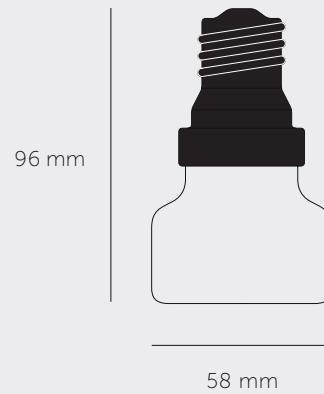

Power: 5W

Type: Dimmable LED / 2700K

Screw fitting: E27

Supply: 220-240VAC~

Expected life: 25000 hours

Lumen : 500 max

CRI 80

For indoor use only

[info. **FINISH & SKU NUMBERS.**]

[type.]

[EU + ANZ.]

[UK.]

E27 / Dimmable

RFB-011579

GFB-012658

[info. **CARE INSTRUCTIONS.**]

[type. **PUNCH BULB / PUCK.**]

[info. **MEASUREMENTS.**]

[info. **SPECIFICATIONS.**]

A small puck-shaped LED light bulb, finished with an opal glass shell to give a uniform warm-white light. This bulb consumes just 1/50th the energy of traditional bulbs and fits in any E27 screw light fitting.

Power: 5W
Type: Dimmable LED
Screw fitting: E27
Supply: 220-240 VAC~
Expected Life: 30 000 hrs

Lumen: max 250

CRI: 80

For indoor use only.

[info. **FINISH & SKU NUMBERS.**]

[type.]

[SKU.]

 E27 Dimmable / White Opaline/ Glass