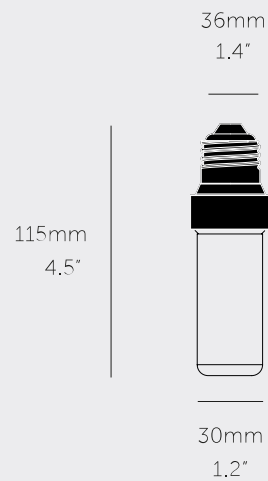

[type. **PUNCH BULB / FORKED.**]

[info. **MEASUREMENTS.**]

[info. **SPECIFICATIONS.**]

A dimmable Buster + Punch designer LED bulb for use with Forked Ceiling or Pendant combinations that include a Forked Globe. Energy efficient.

Power: 5W

Type: Dimmable LED / 2700K

Screw fitting: E27

Supply: 220-240VAC~

Expected life: 25000 hours

Lumen : 500 max

CRI 80

For indoor use only

[info. **FINISH & SKU NUMBERS.**]

[type.]

[EU + ANZ.]

[UK.]

E27 / Dimmable

RFB-011579

GFB-012658

[info. **CARE INSTRUCTIONS.**]

Wipe with damp cloth with no loose hairs, avoid using any chemicals. All finishes are prone to ageing.

[please. **NOTE.**]

DISCLAIMER: Always consult a trade professional when installing this light. Buster + Punch is not responsible for the usage or feasibility of installation requirements. This product is not suitable for damp or wet environments.