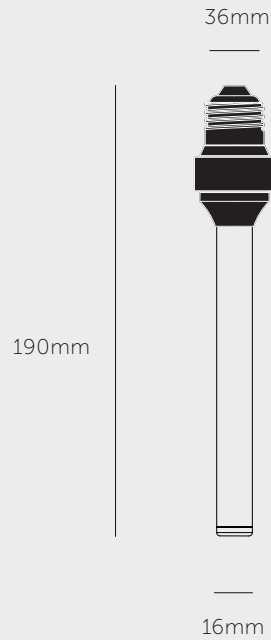

[type. **BUSTER BULB / FORKED.**]

[info. **MEASUREMENTS.**]

[info. **SPECIFICATIONS.**]

A dimmable Buster + Punch LED bulb for use with Forked Ceiling or Pendant + Shade only combinations. Finished with a polycarbonate shell for a uniform warm-white light. Energy efficient.

Power: 5W

Type: Dimmable LED / 2700K

Screw fitting: E27

Supply: 220-240VAC~

Expected life: 25000 hours

Lumen : 380 max

CRI 80

For indoor use only

[type. **PUNCH BULB / PUCK.**]

[info. **MEASUREMENTS.**]

[info. **SPECIFICATIONS.**]

A small puck-shaped LED light bulb, finished with an opal glass shell to give a uniform warm-white light. This bulb consumes just 1/50th the energy of traditional bulbs and fits in any E27 screw light fitting.