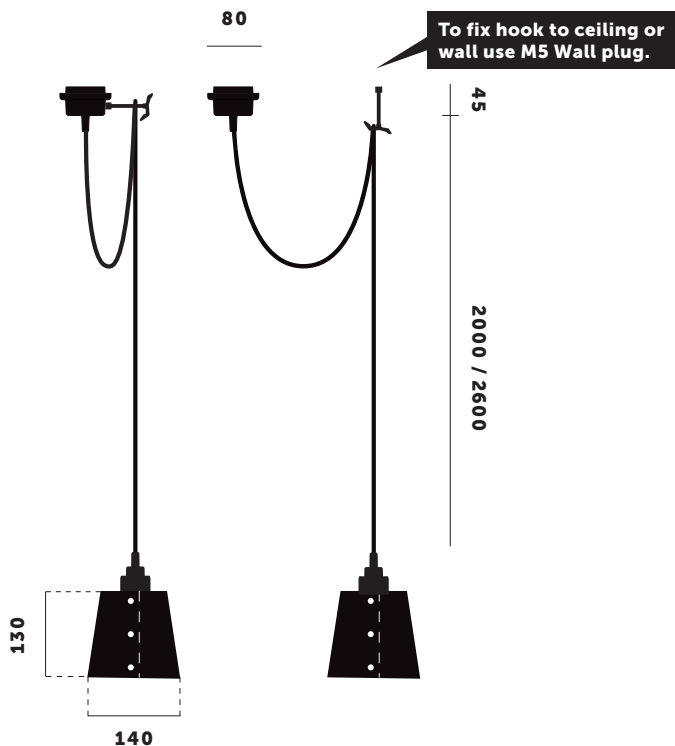

BUSTER + PUNCH

LONDON

HOOKED 1.0 / SMALL

TECH SPEC

HOOKED 1.0 / SMALL

A ceiling light made from solid metal with matt rubber detailing.

The light comes with a small powder coated metal shade, choose between finishes *stone* and *graphite*. The pendant length can be adjusted and hooked onto a solid metal hook.

busterandpunch.com
info@busterandpunch.com

BUSTER + PUNCH

LONDON

HOOKED 1.0 / SMALL

SPECIFICATIONS:

- Ceiling pendant light
- Solid metal lamp holder
- Solid metal hook
- 1 x small shade
- E27 / 200-240V / IP20
- Max 40W bulb
- Bulbs sold separately
- CE Class 1 approval

| FINISH | 2 M CABLE | 2.6 M CABLE | ALSO INCLUDED: |
|--|------------------|------------------|--|
|  Graphite / Steel | RHK-19414 | RHK-19418 | 1x solid metal M5 hook  1 pc |
|  Graphite / Brass | RHK-18398 | RHK-18402 | |
|  Graphite / Smoked Bronze | RHK-20406 | RHK-20410 | |
|  Stone / Steel | RHK-23415 | RHK-23419 | |
|  Stone / Brass | RHK-25399 | RHK-25403 | |
|  Stone / Smoked Bronze | RHK-24407 | RHK-24411 | |