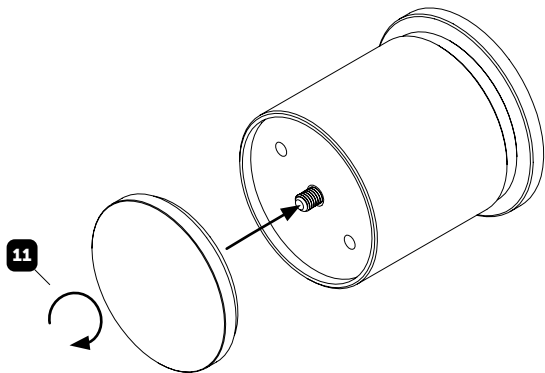

BUSTER + PUNCH

LONDON

DOOR KNOB SET
UK 38MM / UNSPRUNG

INSTRUCTION MANUAL

BUSTERANDPUNCH.COM

L0126

EN: USE: FOR RESIDENTIAL USE. INTERIOR DOORS ONLY.

DISCLAIMER: THIS PRODUCT IS NOT SUITABLE FOR COMMERCIAL USE. ALWAYS CONSULT A TRADE PROFESSIONAL WHEN INSTALLING THESE DOOR KNOBS. BUSTER + PUNCH IS NOT RESPONSIBLE FOR THE USAGE OR FEASIBILITY OF INSTALLATION REQUIREMENTS. THIS PRODUCT IS NOT SUITABLE FOR DAMP OR WET ENVIRONMENTS.

UK SPECIFICATION DOOR KNOBS, FOR INSTALLATION ONTO A MINIMUM 35mm DOOR.

1

2

3

4

5

6