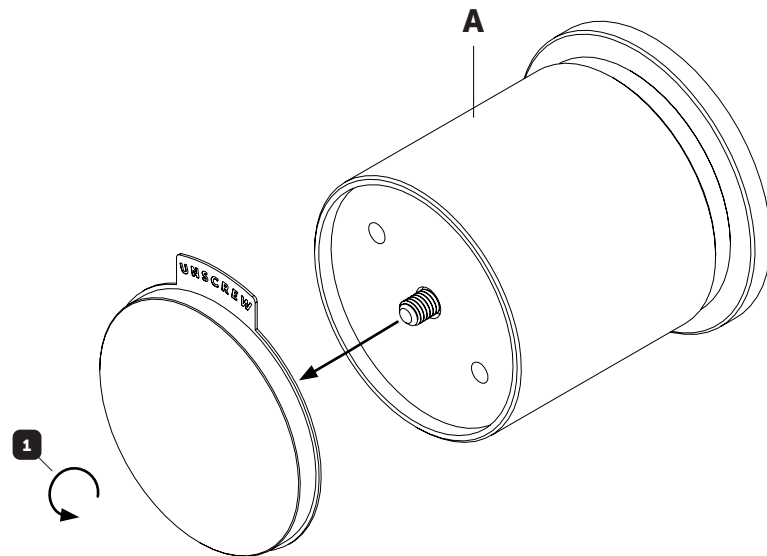

BUSTER + PUNCH

LONDON

DOOR KNOB SET
UK 38MM / UNSPRUNG

INSTRUCTION MANUAL

BUSTERANDPUNCH.COM

L0126

EN: USE: FOR RESIDENTIAL USE. INTERIOR DOORS ONLY.

DISCLAIMER: THIS PRODUCT IS NOT SUITABLE FOR COMMERCIAL USE. ALWAYS CONSULT A TRADE PROFESSIONAL WHEN INSTALLING THESE DOOR KNOBS. BUSTER + PUNCH IS NOT RESPONSIBLE FOR THE USAGE OR FEASIBILITY OF INSTALLATION REQUIREMENTS. THIS PRODUCT IS NOT SUITABLE FOR DAMP OR WET ENVIRONMENTS.

UK SPECIFICATION DOOR KNOBS, FOR INSTALLATION ONTO A MINIMUM 35mm DOOR.

1

2

3

4

5

6