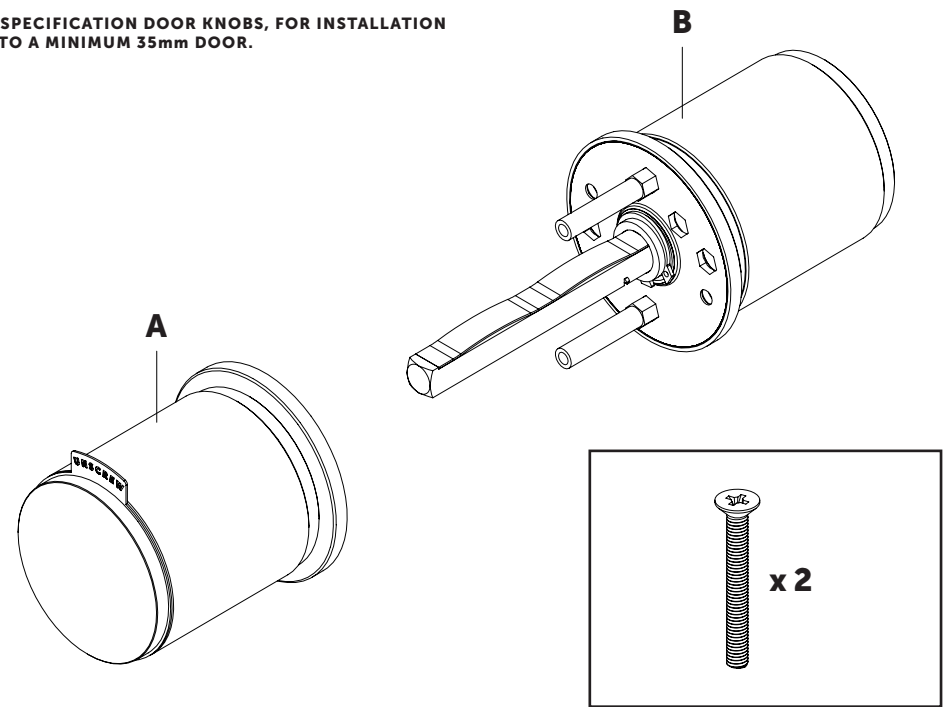

BUSTER + PUNCH

LONDON

DOOR KNOB SET
UK 38MM / UNSPRUNG

INSTRUCTION MANUAL

BUSTERANDPUNCH.COM

L0126

EN: USE: FOR RESIDENTIAL USE. INTERIOR DOORS ONLY.

DISCLAIMER: THIS PRODUCT IS NOT SUITABLE FOR COMMERCIAL USE. ALWAYS CONSULT A TRADE PROFESSIONAL WHEN INSTALLING THESE DOOR KNOBS. BUSTER + PUNCH IS NOT RESPONSIBLE FOR THE USAGE OR FEASIBILITY OF INSTALLATION REQUIREMENTS. THIS PRODUCT IS NOT SUITABLE FOR DAMP OR WET ENVIRONMENTS.

UK SPECIFICATION DOOR KNOBS, FOR INSTALLATION ONTO A MINIMUM 35mm DOOR.

1

2

3

4

5

6