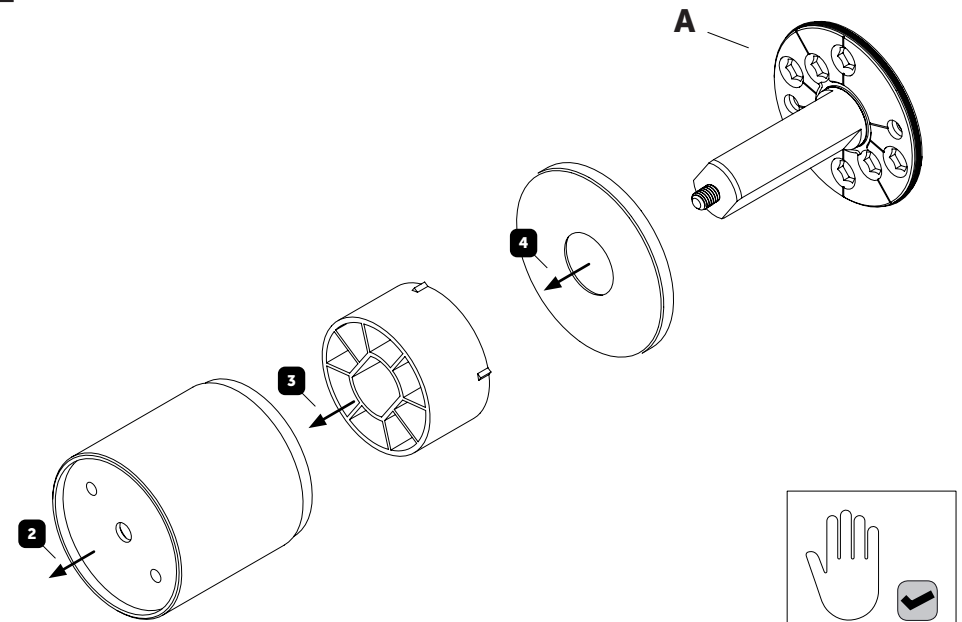

BUSTER + PUNCH

LONDON

DOOR KNOB SET
UK 38MM / UNSPRUNG

INSTRUCTION MANUAL

BUSTERANDPUNCH.COM

L0126

EN: USE: FOR RESIDENTIAL USE. INTERIOR DOORS ONLY.

DISCLAIMER: THIS PRODUCT IS NOT SUITABLE FOR COMMERCIAL USE. ALWAYS CONSULT A TRADE PROFESSIONAL WHEN INSTALLING THESE DOOR KNOBS. BUSTER + PUNCH IS NOT RESPONSIBLE FOR THE USAGE OR FEASIBILITY OF INSTALLATION REQUIREMENTS. THIS PRODUCT IS NOT SUITABLE FOR DAMP OR WET ENVIRONMENTS.

UK SPECIFICATION DOOR KNOBS, FOR INSTALLATION ONTO A MINIMUM 35mm DOOR.

1

2

3

4

5

6