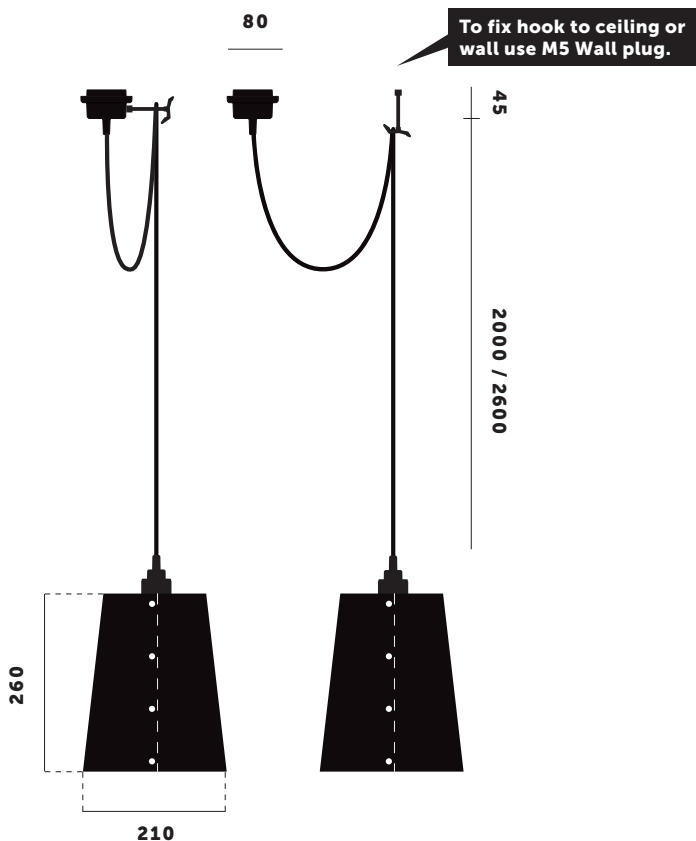

BUSTER + PUNCH

LONDON

HOOKED 1.0 / LARGE

TECH SPEC

HOOKED 1.0 / LARGE

A ceiling light made from solid metal with matt rubber detailing. The light comes with a large powder coated metal shade, choose between finishes *stone* and *graphite*. The pendant length can be adjusted and hooked onto a solid metal hook.

busterandpunch.com
info@busterandpunch.com

BUSTER + PUNCH

LONDON

HOOKED 1.0 / LARGE

SPECIFICATIONS:

- Ceiling pendant light
- Solid metal lamp holder
- Solid metal hook
- 1 x large shade
- E27 / 200-240V / IP20
- Max 40W bulb
- Bulbs sold separately
- CE Class 1 approval