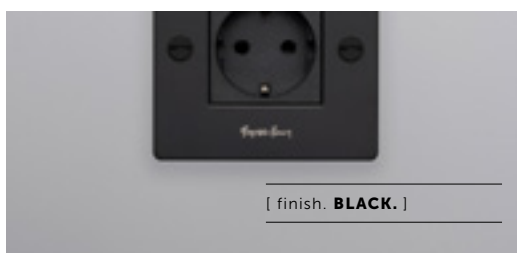

BUSTER+PUNCH

LONDON

[product.

SOCKETS / SCHUKO TYPE F

[knurl. **CROSS.**]

[range. **ELECTRICITY.**]

[born. **LONDON.**]

A power outlet finished with a solid metal flat plate and our signature coin screws. Available in five different finishes, they can be used in combination with our matching dimmers and toggle switches.

[type. **1G SCHUKO TYPE F SOCKET .**]

[info. **MEASUREMENTS.**]

[info. **SPECIFICATIONS.**]

*For white products, module is finished in white.
For all other finishes (steel, brass, smoked bronze, black),
module is finished in black.

[info. **SPECIFICATIONS.**]

Module Code: CSM-021896/ CSM-141904 (1 per unit)

Style: Schuko Socket Type F

Outlet: 250 V ~ / 50-60 Hz / 16A

*Certified for use in UK, Europe and Russia: UKCA / CE / EAC

[info. **FINISH & SKU NUMBERS.**]

[type. **2G SCHUKO TYPE F SOCKET.**]

[info. **MEASUREMENTS.**]

[info. **SPECIFICATIONS.**]

*For white products, module is finished in white.
For all other finishes (steel, brass, smoked bronze, black),
module is finished in black.