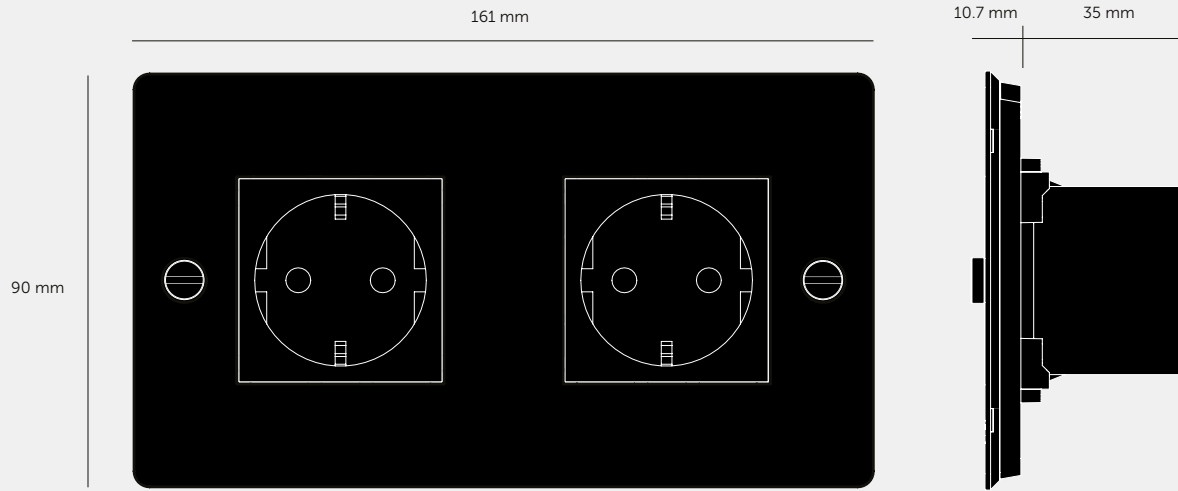

[type. **2G SCHUKO TYPE F SOCKET.**]

[info. **MEASUREMENTS.**]

[info. **SPECIFICATIONS.**]

---

*For white products, module is finished in white.
For all other finishes (steel, brass, smoked bronze, black),
module is finished in black.

[info. **SPECIFICATIONS.**]

Module Code: CSM-021896/ CSM-141904 (2 per unit)

Style: Schuko Socket Type F

Outlet: 250 V ~ / 50-60 Hz / 16A

*Certified for use in UK, Europe and Russia: UKCA / CE / EAC

[info. **FINISH & SKU NUMBERS.**]

[finish.]	[sku.]
White	CSC-141984
Steel	CSC-071987
Brass	CSC-051986
Smoked Bronze	CSC-091988
Black	CSC-021985

[info. **CARE INSTRUCTIONS.**]

Wipe with damp cloth with no loose hairs, avoid using any
chemicals. Please note that finishes may age naturally with
time and regular use.

[please. **NOTE.**]

DISCLAIMER: Always consult a trade professional when installing
this toggle switch. Buster + Punch is not responsible for the
usage or feasibility of installation requirements. This product is
not suitable for damp or wet environments.