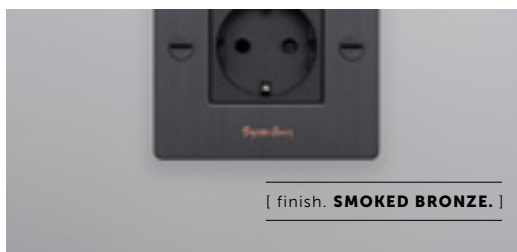

BUSTER+PUNCH

LONDON

[product.

SOCKETS / SCHUKO TYPE F

[knurl. **CROSS.**]

[range. **ELECTRICITY.**]

[born. **LONDON.**]

A power outlet finished with a solid metal flat plate and our signature coin screws. Available in five different finishes, they can be used in combination with our matching dimmers and toggle switches.

[type. **1G SCHUKO TYPE F SOCKET .**]

[info. **MEASUREMENTS.**]

[info. **SPECIFICATIONS.**]

*For white products, module is finished in white.
For all other finishes (steel, brass, smoked bronze, black),
module is finished in black.

[info. **SPECIFICATIONS.**]

Module Code: CSM-021896/ CSM-141904 (1 per unit)

Style: Schuko Socket Type F

Outlet: 250 V ~ / 50-60 Hz / 16A

*Certified for use in UK, Europe and Russia: UKCA / CE / EAC

[info. **FINISH & SKU NUMBERS.**]

[type. **2G SCHUKO TYPE F SOCKET.**]

[info. **MEASUREMENTS.**]

[info. **SPECIFICATIONS.**]

*For white products, module is finished in white.
For all other finishes (steel, brass, smoked bronze, black),
module is finished in black.