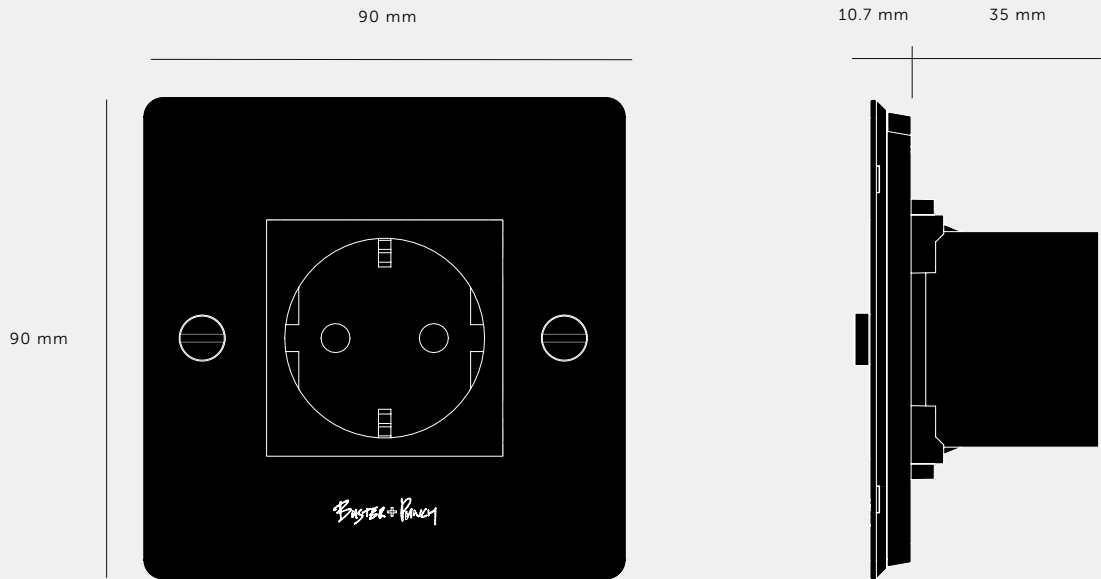

[type. **1G SCHUKO TYPE F SOCKET .**]

[info. **MEASUREMENTS.**]

[info. **SPECIFICATIONS.**]

*For white products, module is finished in white.
For all other finishes (steel, brass, smoked bronze, black),
module is finished in black.