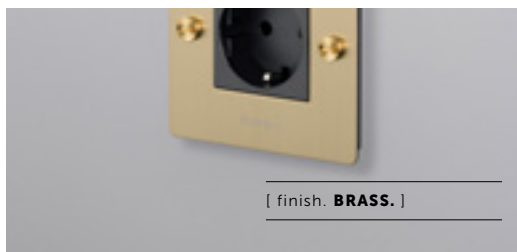

BUSTER+PUNCH

LONDON

[product.

SOCKETS / SCHUKO TYPE F

[knurl. **CROSS.**]

[range. **ELECTRICITY.**]

[born. **LONDON.**]

A power outlet finished with a solid metal flat plate and our signature coin screws. Available in five different finishes, they can be used in combination with our matching dimmers and toggle switches.

[type. **1G SCHUKO TYPE F SOCKET .**]

[info. **MEASUREMENTS.**]

[info. **SPECIFICATIONS.**]

*For white products, module is finished in white.
For all other finishes (steel, brass, smoked bronze, black),
module is finished in black.

[type. **2G SCHUKO TYPE F SOCKET.**]

[info. **MEASUREMENTS.**]

[info. **SPECIFICATIONS.**]

*For white products, module is finished in white.
For all other finishes (steel, brass, smoked bronze, black),
module is finished in black.