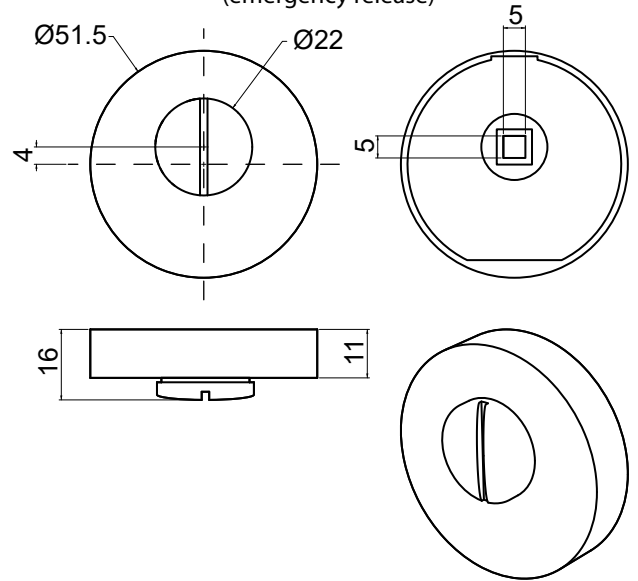

Toilet accessories R-52- Dimensions

Scandinavian standard
(thumbturn)

Scandinavian standard
(emergency release)

European standard
(thumbturn)

European standard
(emergency release)

Mounting plate hole configurations