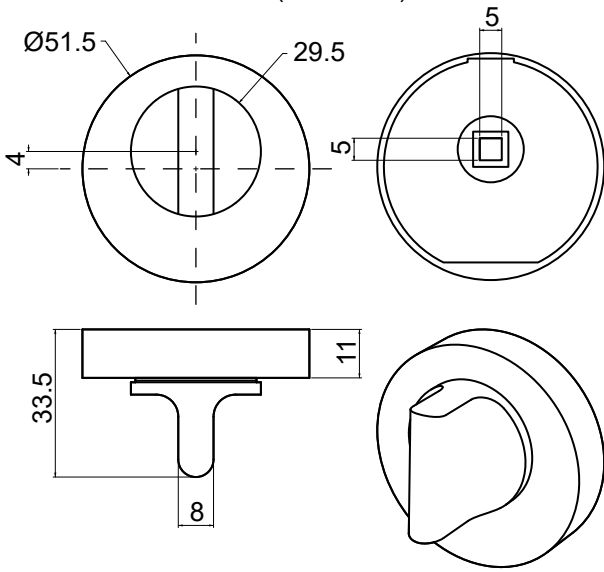

Toilet accessories R-52- Dimensions

Scandinavian standard
(thumbturn)

Scandinavian standard
(emergency release)

European standard
(thumbturn)

European standard
(emergency release)

Mounting plate hole configurations

European standard

Scandinavian standard
(2014-lock cases and similar)