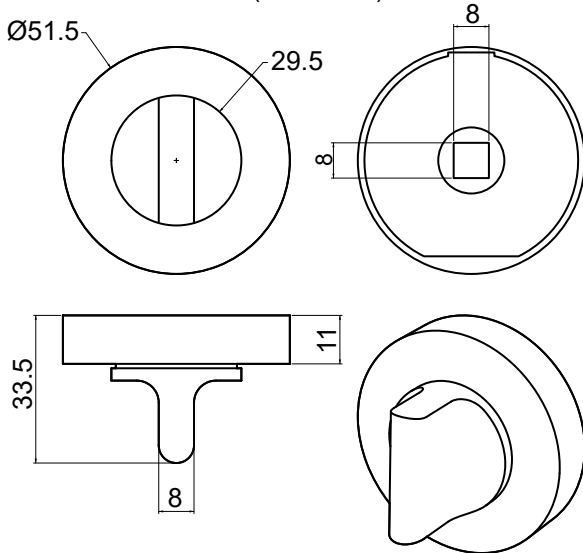

Toilet accessories R-52- Dimensions

Scandinavian standard
(thumbturn)

Scandinavian standard
(emergency release)

European standard
(thumbturn)

European standard
(emergency release)

Mounting plate hole configurations