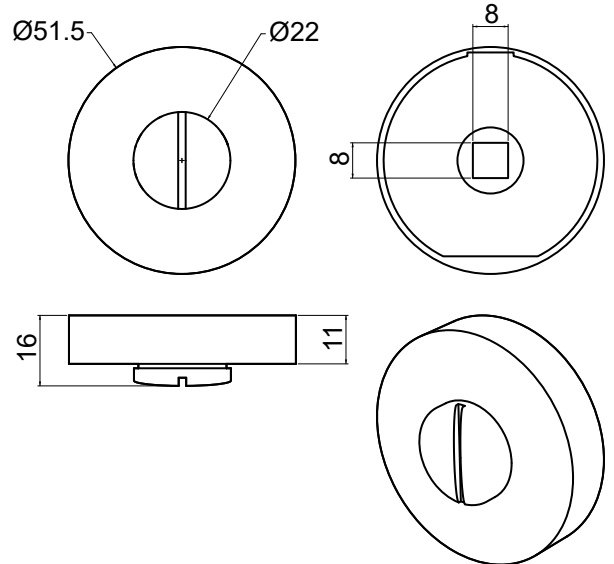

Toilet accessories R-52- Dimensions

Scandinavian standard
(thumbturn)

Scandinavian standard
(emergency release)

European standard
(thumbturn)

European standard
(emergency release)

Mounting plate hole configurations