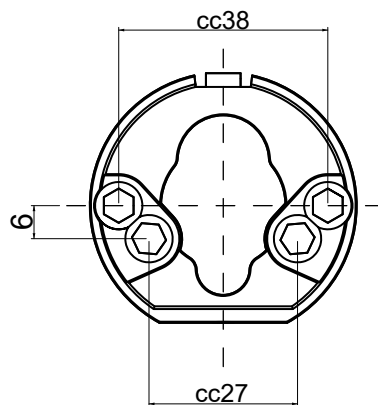

Mounting plate hole configurations

European standard

Scandinavian standard
(2014-lock cases and similar)