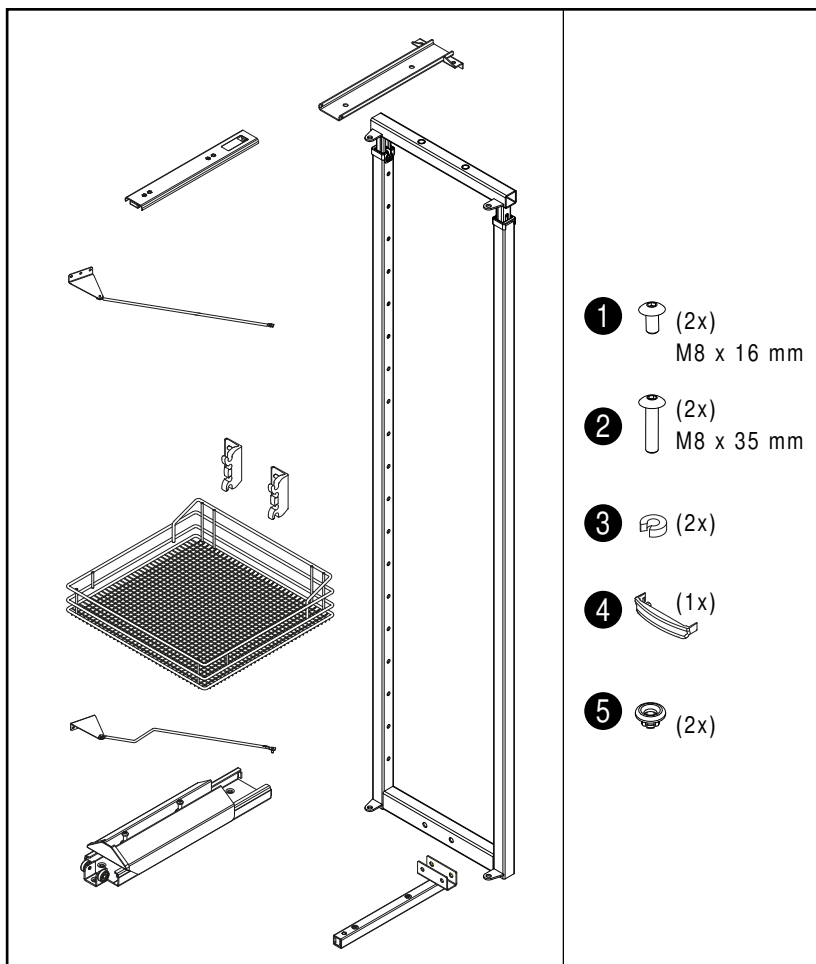

06 / 2013 / 000

44010252_02