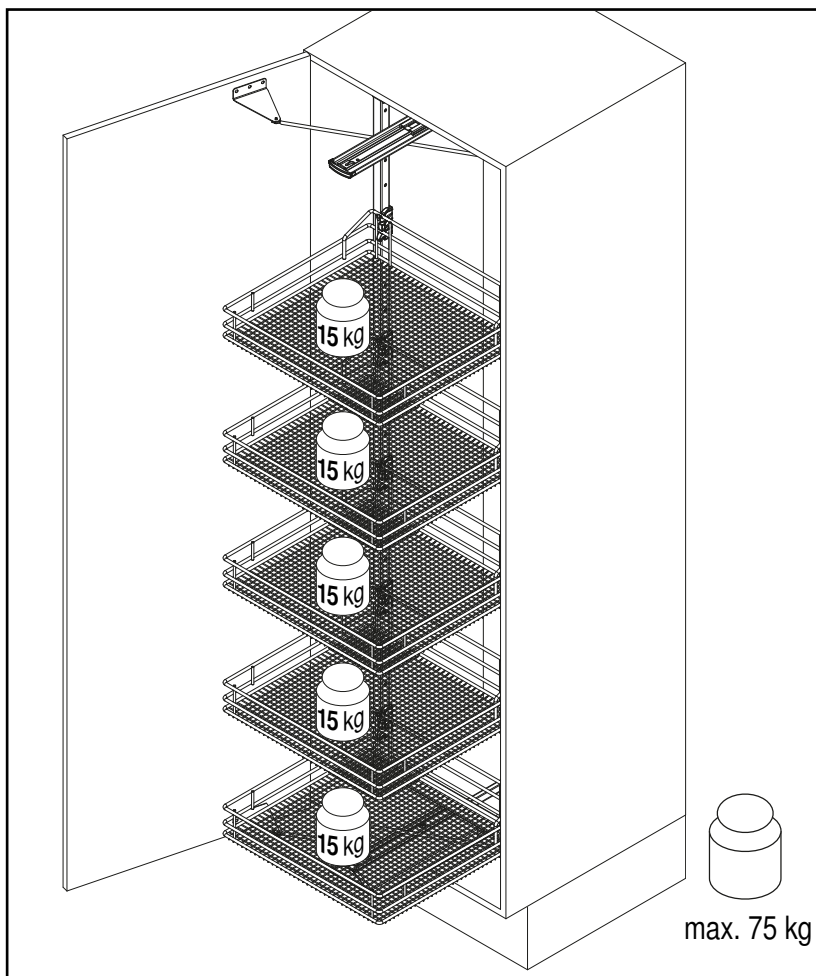

06 / 2013 / 000

44010252_02