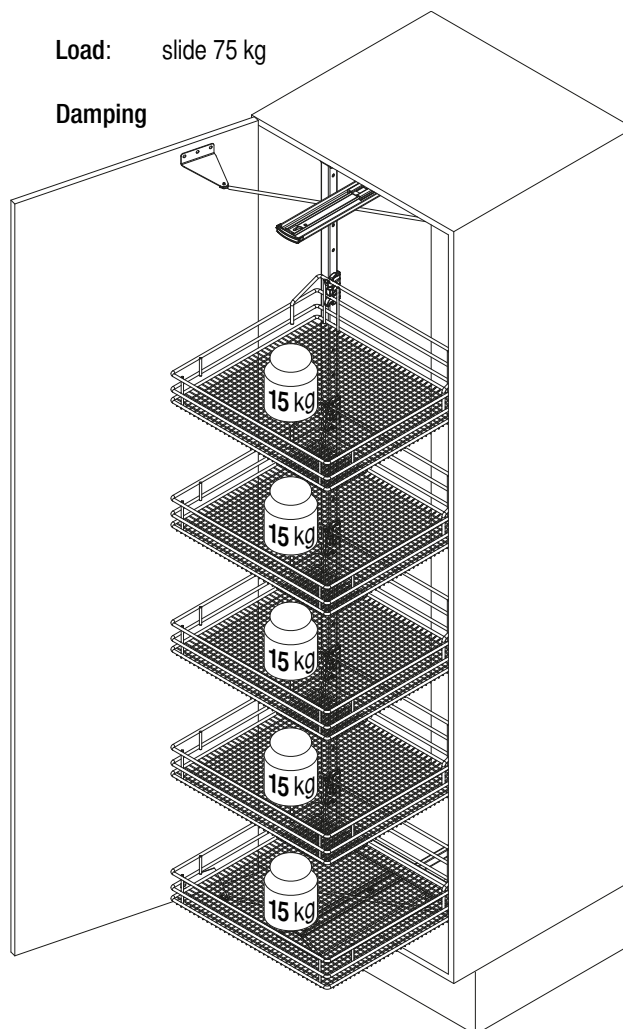

Damping

Please note: The cabinet must be securely fastened to the wall to prevent it from tilting. Appropriate fixing material is not supplied with the cabinet.

We reserve the right to make technical changes and to improve product specifications.