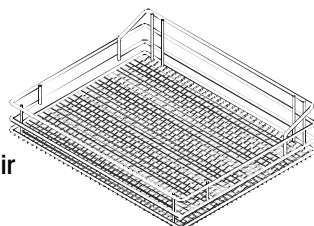

Installation dimensions

Heights

VSA 3	1200 mm - 1450 mm	(4 baskets)
VSA 4	1450 mm - 1700 mm	(4 baskets)
VSA 5	1700 mm - 1950 mm	(5 baskets)
VSA 6	1900 mm - 2140 mm	(5 baskets)

Basket dimensions

Cabinet	Basket width	Basket depth	Basket height	
			Classic Saphir	Premea Premea Glassline Premea Artline
450	350	395	75/115	84/124
500	400	395	75/115	84/124
600	500	395	75/115	84/124

Basket variants

Cabinet dimensions

Finish

Fitting: RAL 9006 silver, clear finish

Baskets: chrome
RAL 9006 silver, clear finish

Load: slide 75 kg

Damping

Please note: The cabinet must be securely fastened to the wall to prevent it from tilting. Appropriate fixing material is not supplied with the cabinet.

We reserve the right to make technical changes and to improve product specifications.