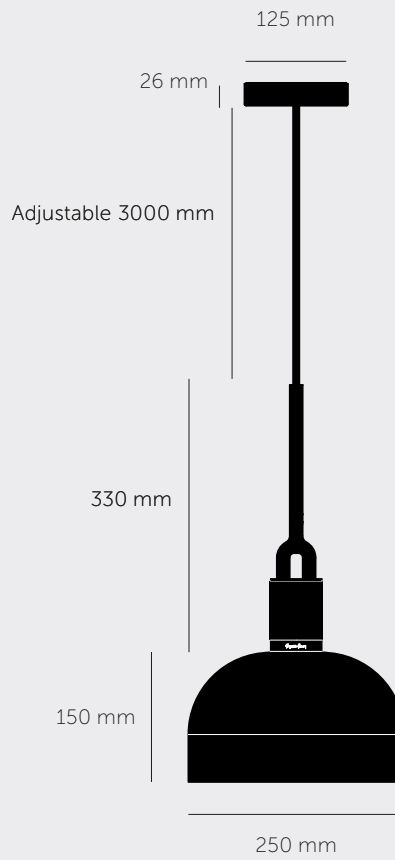

## FORKED PENDANT / SHADE

[ type. **PENDANT LIGHT.** ]

[ detail. **FORKED.** ]

[ process. **ROUGH-CAST.** ]

[ region. **UK + EUROPE + AUSTRALIA.** ]

A light pendant made from cast and machined metal, featuring our signature diamond-cut linear knurl pattern and fork detailing, refined by hand. Its shade is made from hand-spun metal.

[ size. **MEDIUM.** ]

[ info. **MEASUREMENTS.** ]

[ info. **SPECIFICATIONS.** ]

Pendant light

1x solid metal lamp holder

Adjustable 3000 mm cable

E27 / 220-240 VAC / IP20

Max 7.5W

[ size. **LARGE.** ]

[ info. **MEASUREMENTS.** ]

[ info. **SPECIFICATIONS.** ]

Pendant light

1x solid metal lamp holder

Adjustable 3000 mm cable

E27 / 220-240 VAC / IP20

Max 7.5W